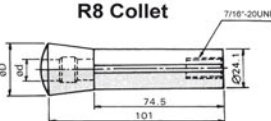

COMPLETE SET AVAILABLE SIZE

ORDER NO.	Q'TY	RANGE SIZE	PACKING	WEIGHT KGS	CODE NO.
VE-102	7PCS	6, 8, 10, 12, 16, 20, 25	CARTON	1.5	3205-100
VE-102	7PCS	1/4", 5/16", 3/8", 1/2", 5/8", 3/4", 1"	CARTON	1.5	3205-101

EMERGENCY TYPE SOFT COLLET

ORDER NO.	MATERIAL	kgs	CODE NO.
VE-5CS	STEEL		3205-201
VE-5CB	BRASS	0.35	3205-202
VE-5CN	NYLON		3205-203

ORDER NO.	Ø d	CODE NO.
5C-3	3	3205-001
5C-4	4	3205-002
5C-5	5	3205-003
5C-6	6	3205-004
5C-7	7	3205-005
5C-8	8	3205-006
5C-9	9	3205-007
5C-10	10	3205-008
5C-11	11	3205-009
5C-12	12	3205-010
5C-13	13	3205-011
5C-14	14	3205-012
5C-15	15	3205-013
5C-16	16	3205-014
5C-17	17	3205-015
5C-18	18	3205-016
5C-19	19	3205-017
5C-20	20	3205-018
5C-21	21	3205-019
5C-22	22	3205-020
5C-23	23	3205-021
5C-24	24	3205-022
5C-25	25	3205-023

ORDER NO.	Ø d	CODE NO.
5C-1/8	1/8"	3205-024
5C-3/16	3/16"	3205-025
5C-1/4	1/4"	3205-026
5C-5/16	5/16"	3205-027
5C-3/8	3/8"	3205-028
5C-7/16	7/16"	3205-029
5C-1/2	1/2"	3205-030
5C-9/16	9/16"	3205-031
5C-5/8	5/8"	3205-032
5C-11/16	11/16"	3205-033
5C-3/4	3/4"	3205-034
5C-13/16	13/16"	3205-035
5C-7/8	7/8"	3205-036
5C-15/16	15/16"	3205-037
5C-1	1"	3205-038

COLLET SYSTEM

R8 Collet System

R8 Collet

- G:7/16"-20UNF ■ α:8°30' ■ WEIGHT:0.21KGS ■ Hardness: HRC47°

ORDER NO.	Q'TY	RANGE SIZE
R8-□	1 PC	Ø 3, 4, 5, 6, 7, 8, 9, 10, 11, 12, 13, 14, 15, 16, 17, 18, 19, 20 MM
R8-□	1 PC	Ø 1/8", 3/16", 1/4", 5/16", 3/8", 7/16", 1/2", 9/16", 5/8", 11/16", 3/4"