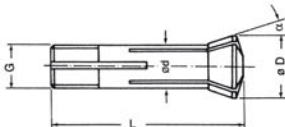

5C Collet System

5C RANGE

5C Collet

- L:87 ■ D:37.5 ■ G:31.75 ■ Accuracy: ±0.02mm
- α:10° ■ WEIGHT:0.21KGS ■ Hardness: HRC47°

ORDER NO.	Q'TY	RANGE SIZE
5C-□	1 PC	Ø 3, 4, 5, 6, 7, 8, 9, 10, 11, 12, 13, 14, 15, 16, 17, 18, 19, 20, 21, 22, 23, 24, 25MM
5C-□	1 PC	Ø 1/8", 3/16", 1/4", 5/16", 3/8", 7/16", 1/2", 9/16", 5/8", 11/16", 3/4", 13/16", 7/8", 15/16", 1"

COMPLETE SET AVAILABLE SIZE

ORDER NO.	Q'TY	RANGE SIZE	PACKING	WEIGHT KGS	CODE NO.
VE-102	7PCS	6, 8, 10, 12, 16, 20, 25	CARTON	1.5	3205-100
VE-102	7PCS	1/4", 5/16", 3/8", 1/2", 5/8", 3/4", 1"	CARTON	1.5	3205-101

ORDER NO.	Ø d	CODE NO.
5C-1/8	1/8"	3205-024
5C-3/16	3/16"	3205-025
5C-1/4	1/4"	3205-026
5C-5/16	5/16"	3205-027
5C-3/8	3/8"	3205-028
5C-7/16	7/16"	3205-029
5C-1/2	1/2"	3205-030
5C-9/16	9/16"	3205-031
5C-5/8	5/8"	3205-032
5C-11/16	11/16"	3205-033
5C-3/4	3/4"	3205-034
5C-13/16	13/16"	3205-035
5C-7/8	7/8"	3205-036
5C-15/16	15/16"	3205-037
5C-1	1"	3205-038

ORDER NO.	Q'TY	RANGE SIZE	WEIGHT KGS	CODE NO.
VE-109I	5PCS	1/4", 3/8", 1/2", 5/8", 3/4"	1.1	3206-102
VE-110I	6PCS	1/4", 5/16", 3/8", 1/2", 5/8", 3/4"	1.5	3206-103
VE-114I	7PCS	3/16", 1/4", 5/16", 3/8", 1/2", 5/8", 3/4"	1.5	3206-104