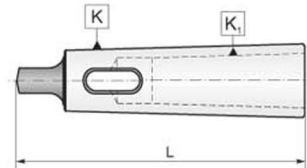

CAMISA DE REDUCCION CONO MORSE MT5 - MT1

MT5 SLEEVE, HARD, MT1 HOLE 8-531-0035

MT SLEEVES HARD MT1 HOLE MT5 SHANK TMX MADE IN EUROPE

Description		Hardened & Ground Throughout
-------------	--	------------------------------

MT Hole K1		1
MT Shank K		5
Overall Length L	in	6-1/8

Weight	lb	3.19
--------	----	------